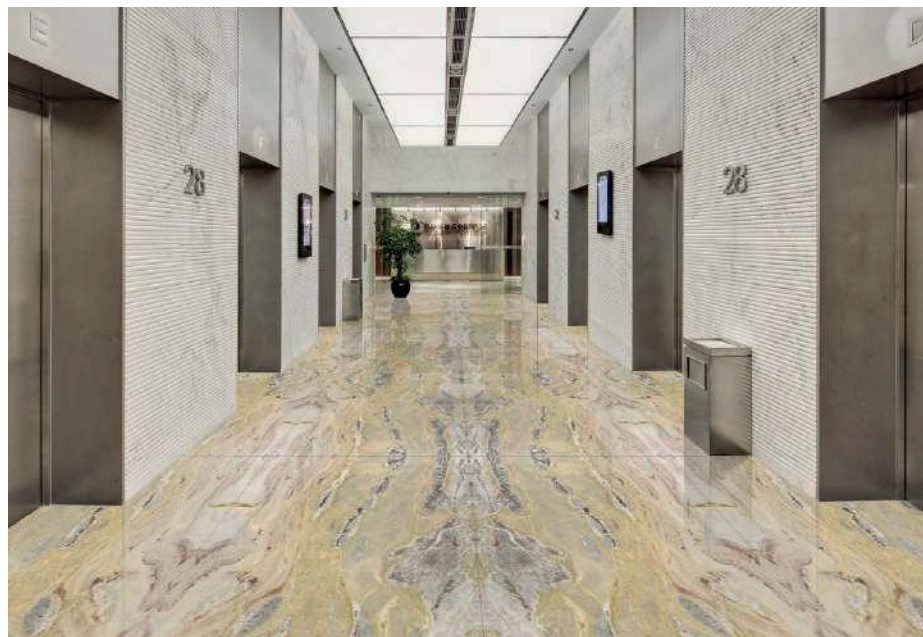

Sand River Aré Marble

CAVA ROCHAS