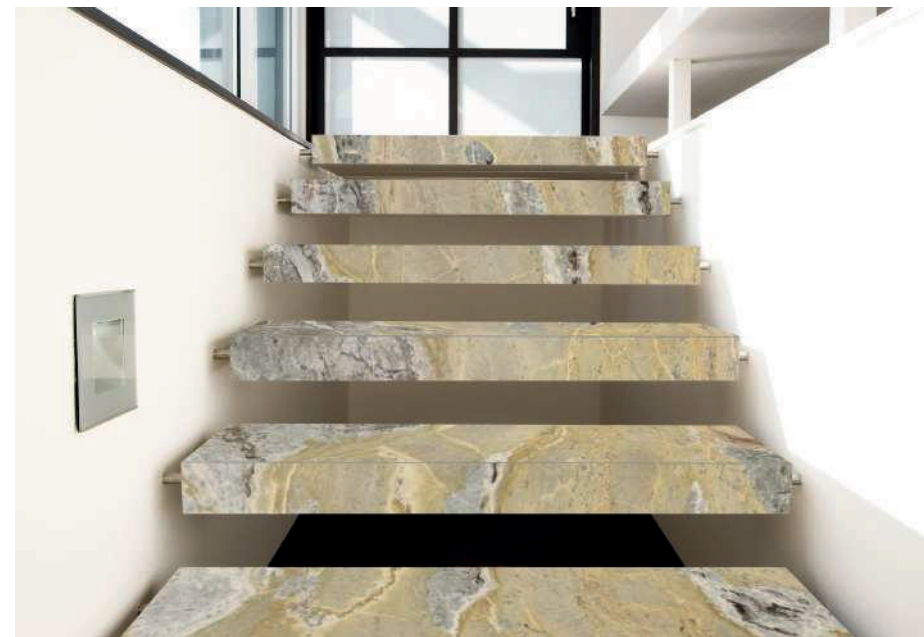

Sand River Aré Marble

CAVA ROCHAS